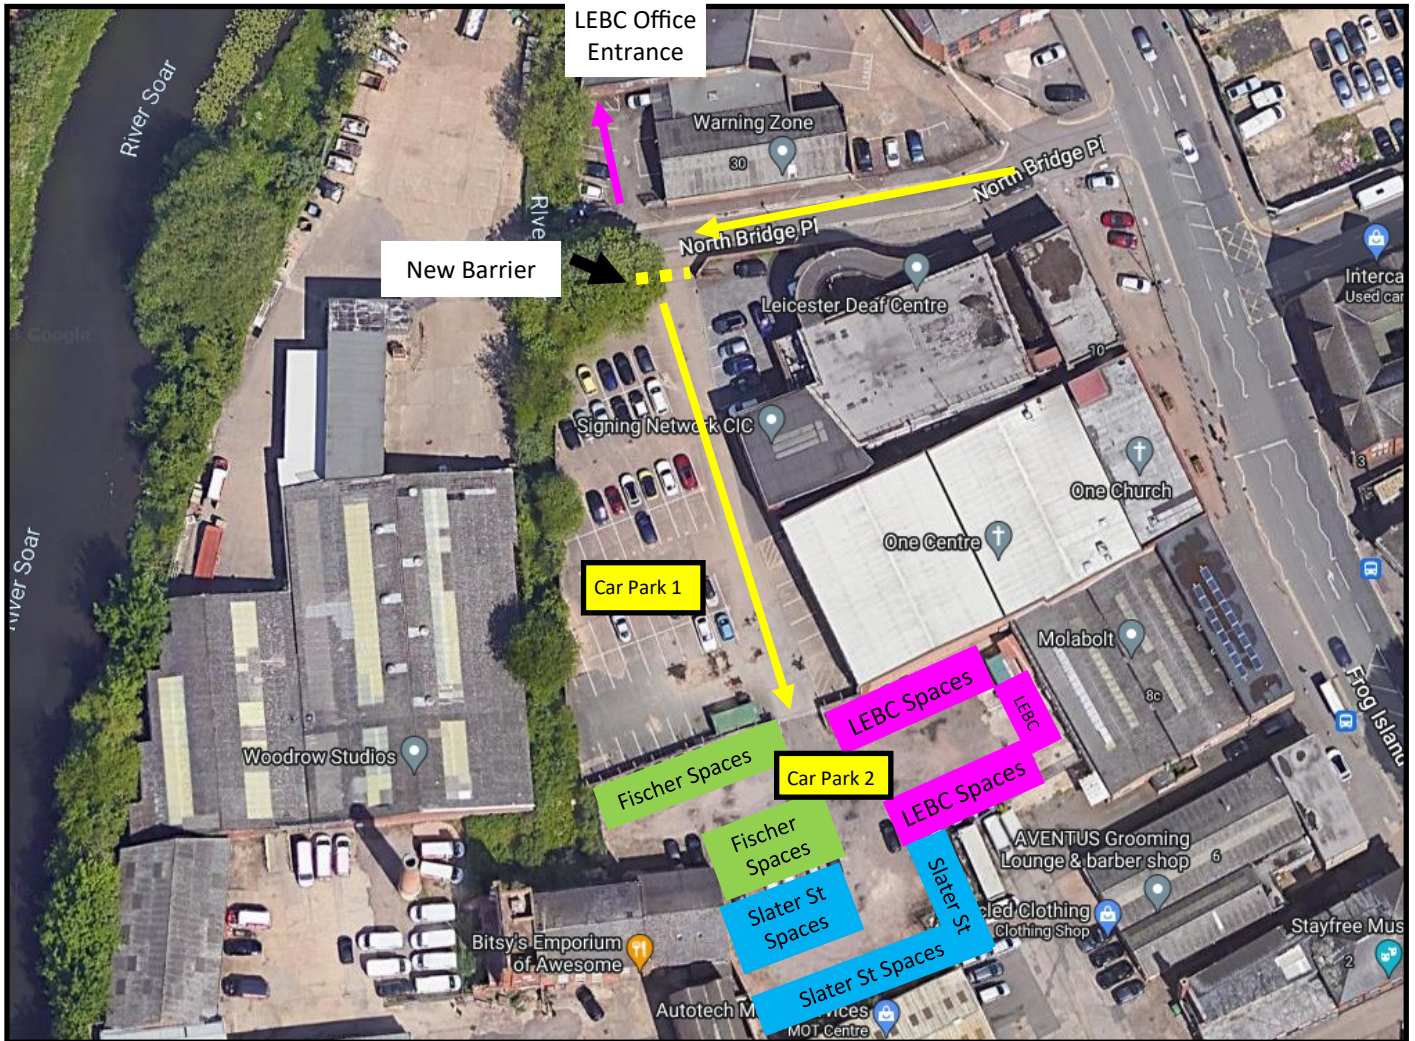

Leicestershire Education Business Company (LEBC)

The LEBC office is in the same building as Warning Zone - accessed via the side door.

30 Frog Island, Off North Bridge Place, Leicester, LE3 5AG

Tel: 0116 240 7007

Press the buzzer by the entrance door and a member of staff will greet you.

Disabled parking can be found right outside our entrance door, where the cars are parked in the picture.